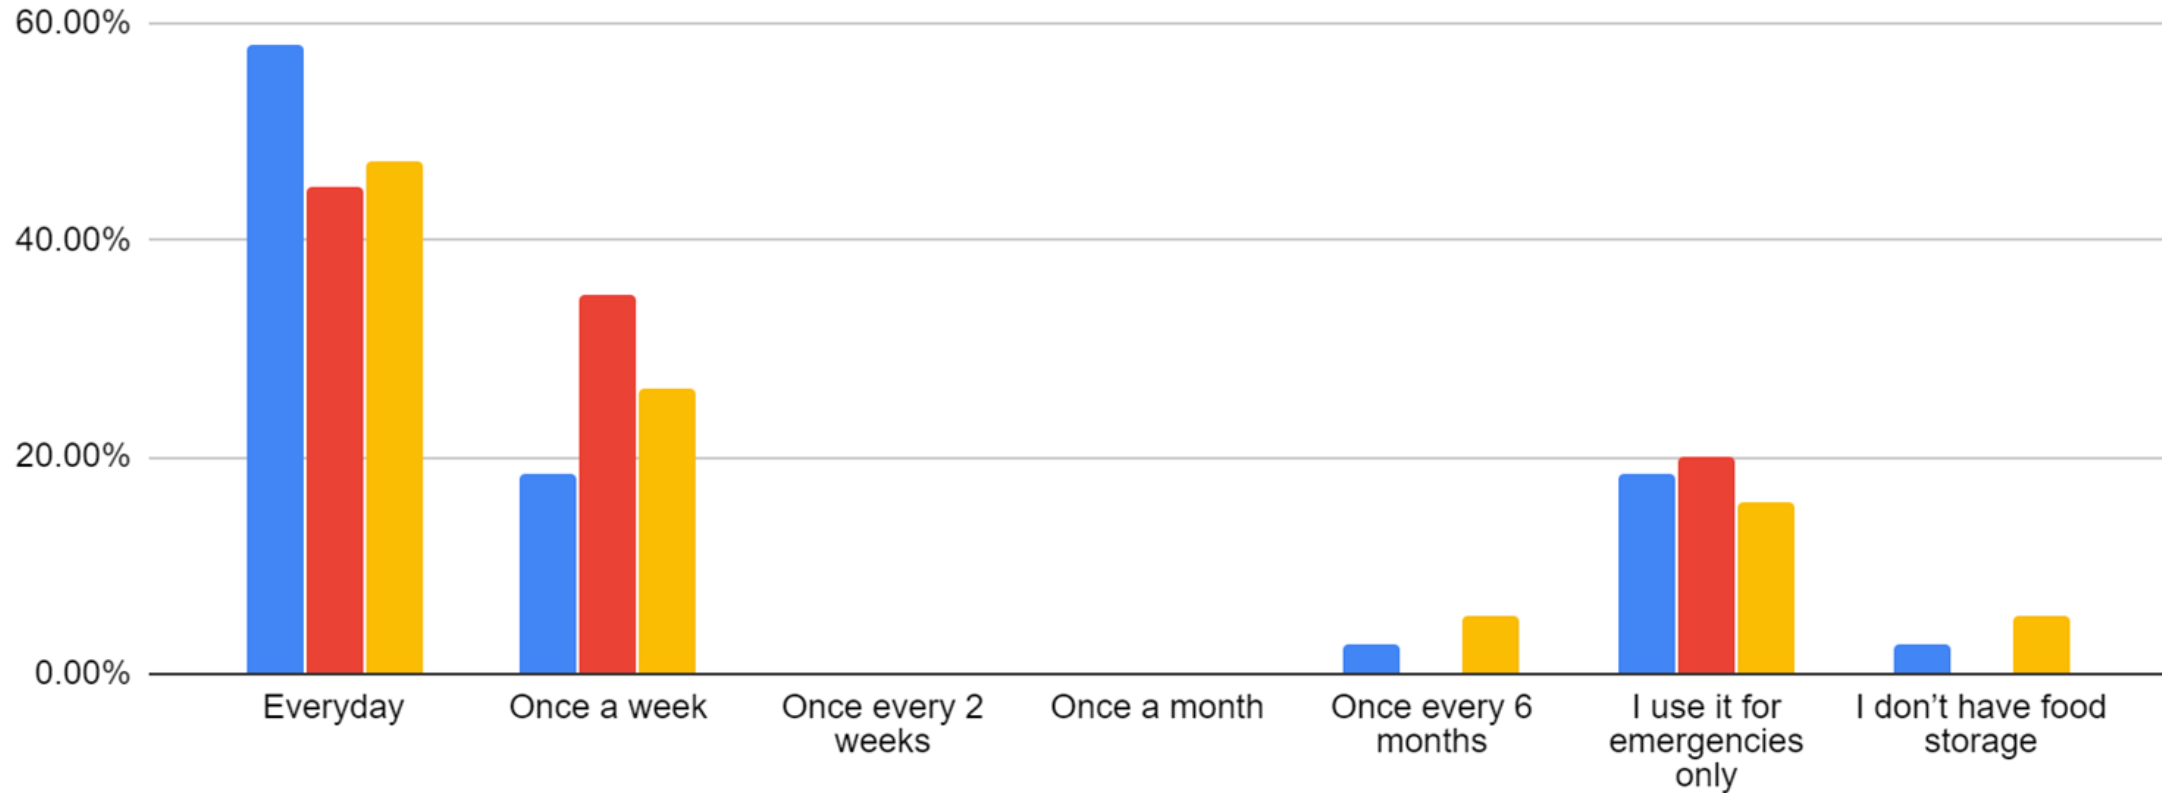

Food Storage Poll

Food Storage and how often it is being used

■ Rigby ■ Rexburg ■ Idaho Falls