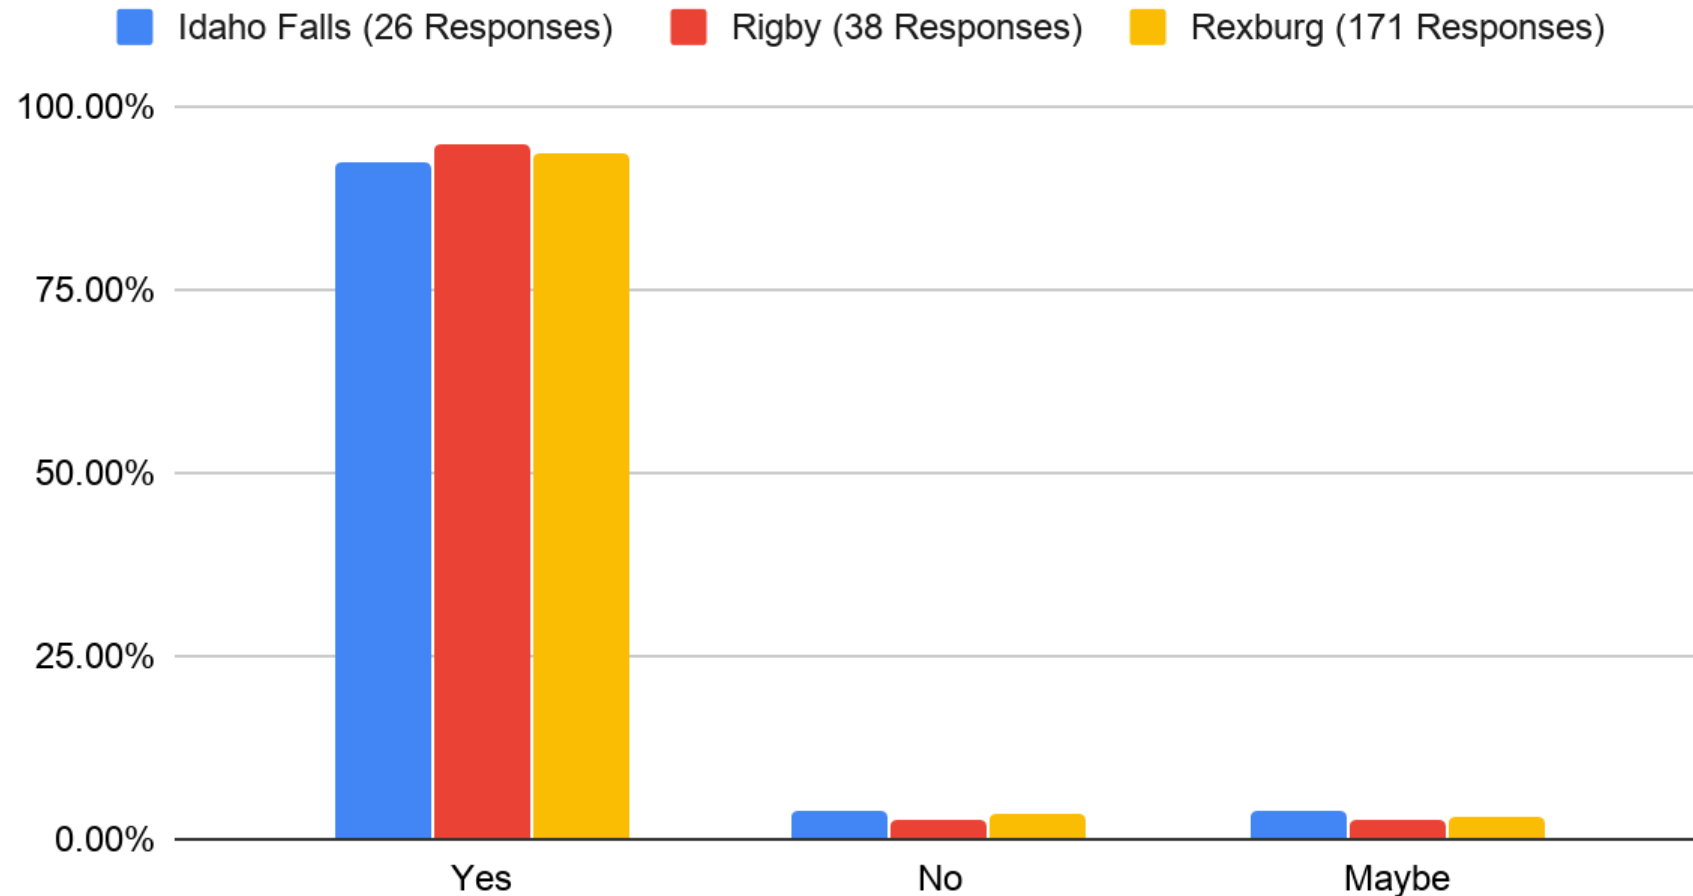

Savings Poll

Is now a good time to save money?

Poll posted in the Facebook Groups: Life in Idaho Falls, 'I <3 life in Rexburg', 'I love Rigby and I'm allowed to talk about it'