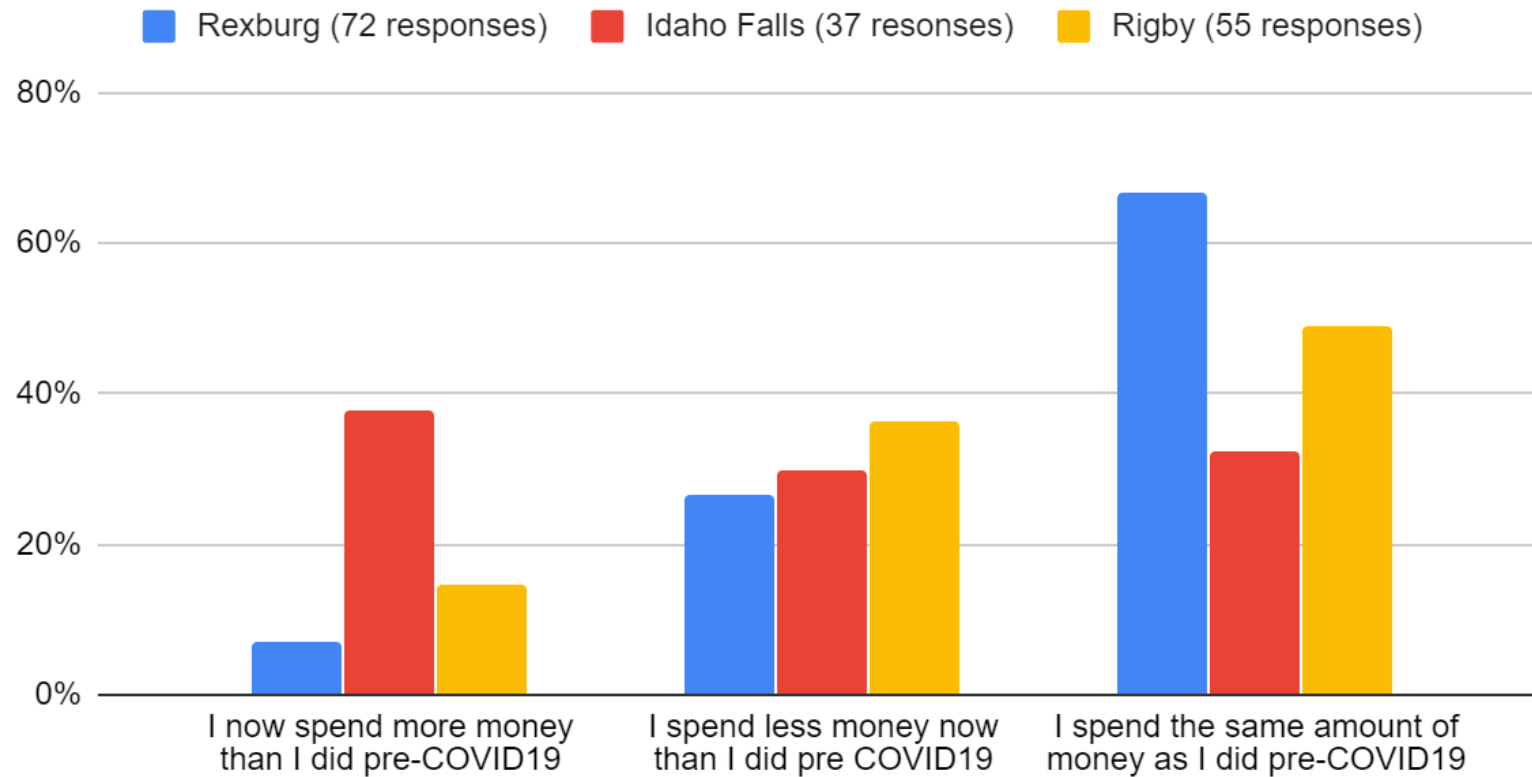

Home Improvement Poll

Did the Stay at Home Order motivate you to do home improvement projects around your home?

Poll posted in the Facebook Groups: Life in Idaho Falls,' I<3 life in Rexburg', 'I love Rigby and I'm allowed to talk about it'

Savings Poll

Is now a good time to save money?

Poll posted in the Facebook Groups: Life in Idaho Falls, 'I <3 life in Rexburg', 'I love Rigby and I'm allowed to talk about it'

Monthly Budget Poll

Have you seen a change in your monthly budget now that Gov Little's plan has reopened a majority of businesses?