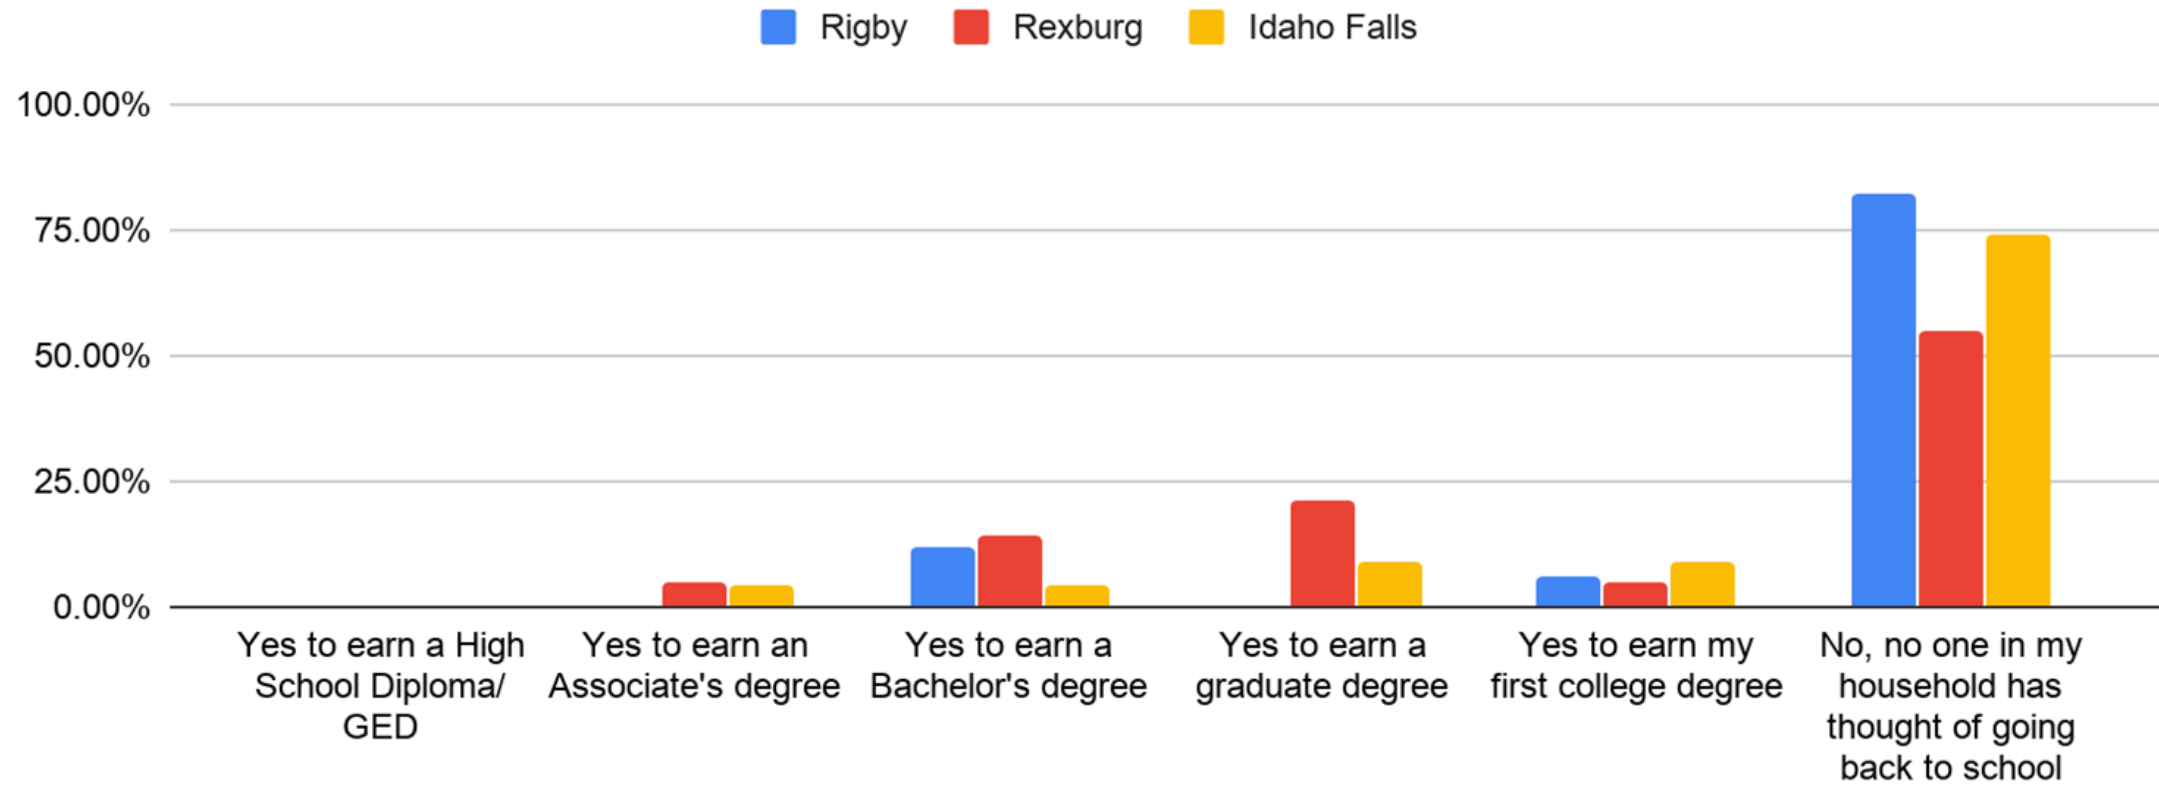

Social Media Polls

The RBDC is conducting polls with key questions each week. The goal of these polls is to see how households and individuals are being impact by the COVID-19 outbreak. Each week the RBDC will also be conducting interviews with business owners to get qualitative and quantitative data.

Food Storage Poll

Food Storage and how often it is being used

■ Rigby ■ Rexburg ■ Idaho Falls

Higher Education Poll

Taking Courses to Finish a Degree or Certificate due to Job Loss

Poll posted in the Facebook Groups: Life in Idaho Falls,' I<3 life in Rexburg', 'I love Rigby and I'm allowed to talk about it'