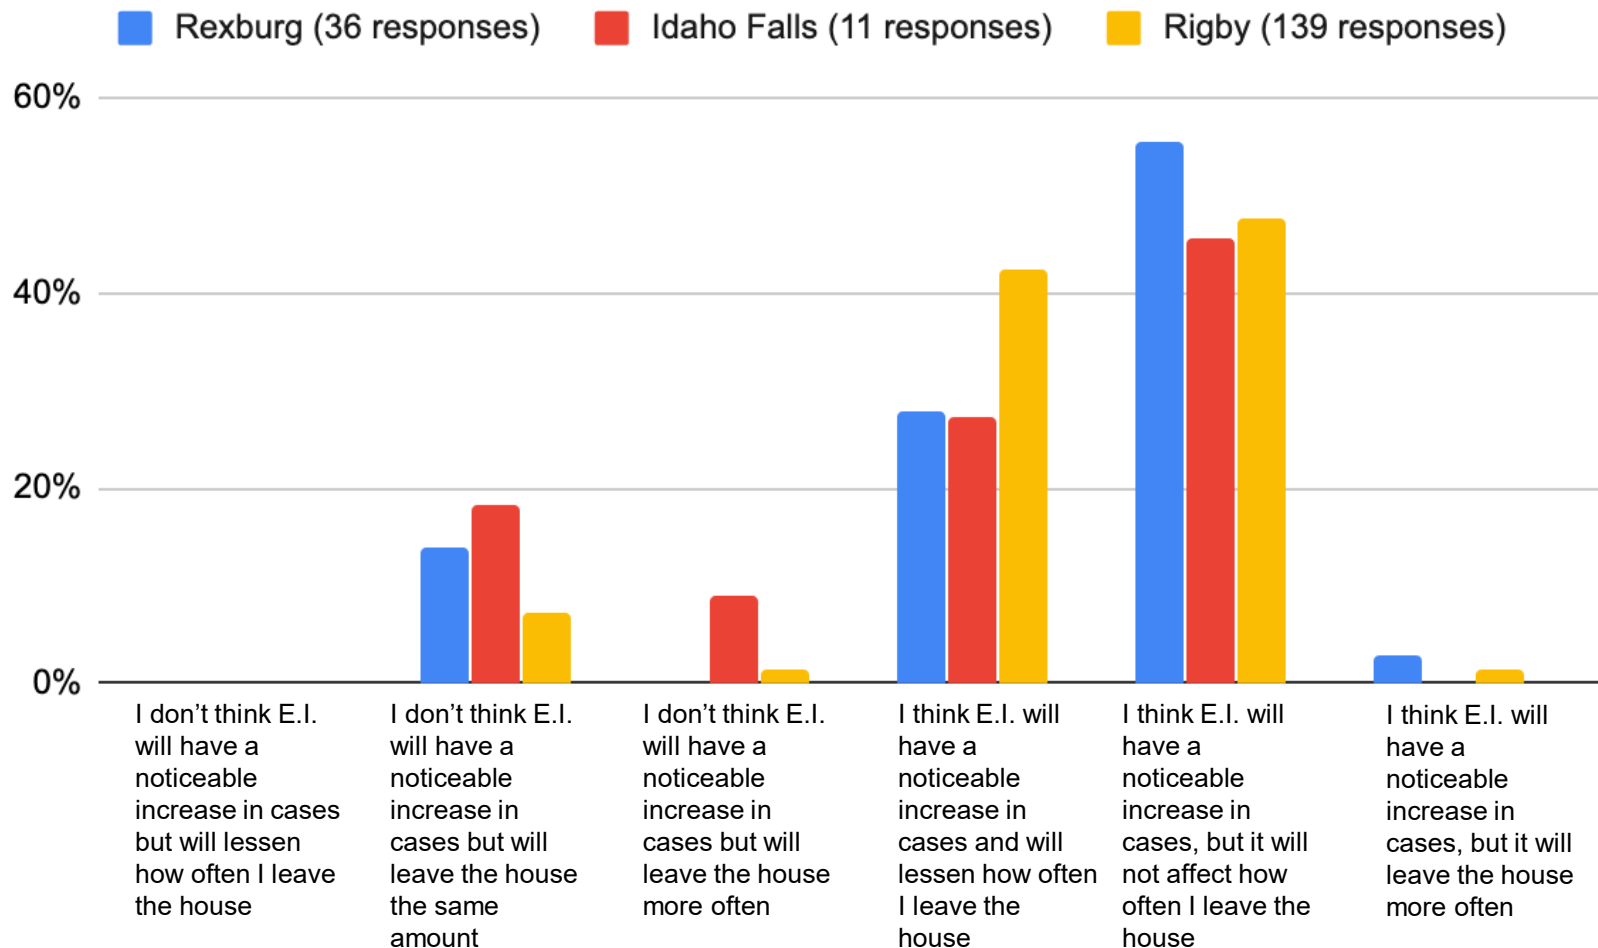

Social Media Poll

How do you think Eastern Idaho will be affected by a potential second wave of Coronavirus cases?

Poll posted in the Facebook Groups: 'Life in Idaho Falls,' 'Life in Rexburg,' 'I love Rigby and I'm allowed to talk about it'