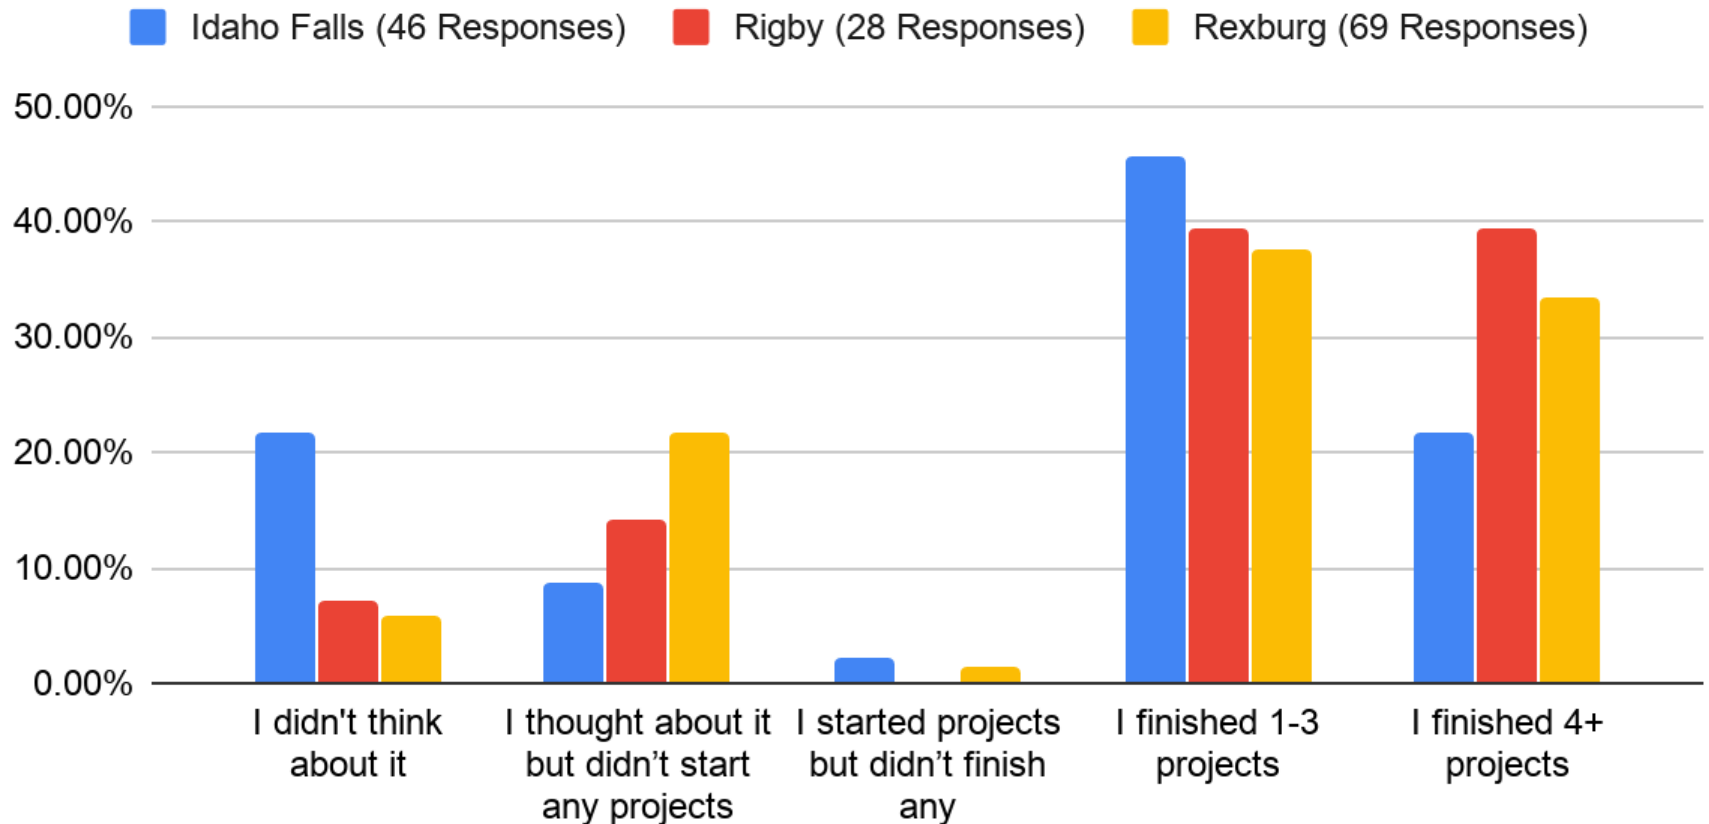

Home Improvement Poll

Did the Stay at Home Order motivate you to do home improvement projects around your home?

Poll posted in the Facebook Groups: Life in Idaho Falls,' I<3 life in Rexburg', 'I love Rigby and I'm allowed to talk about it'