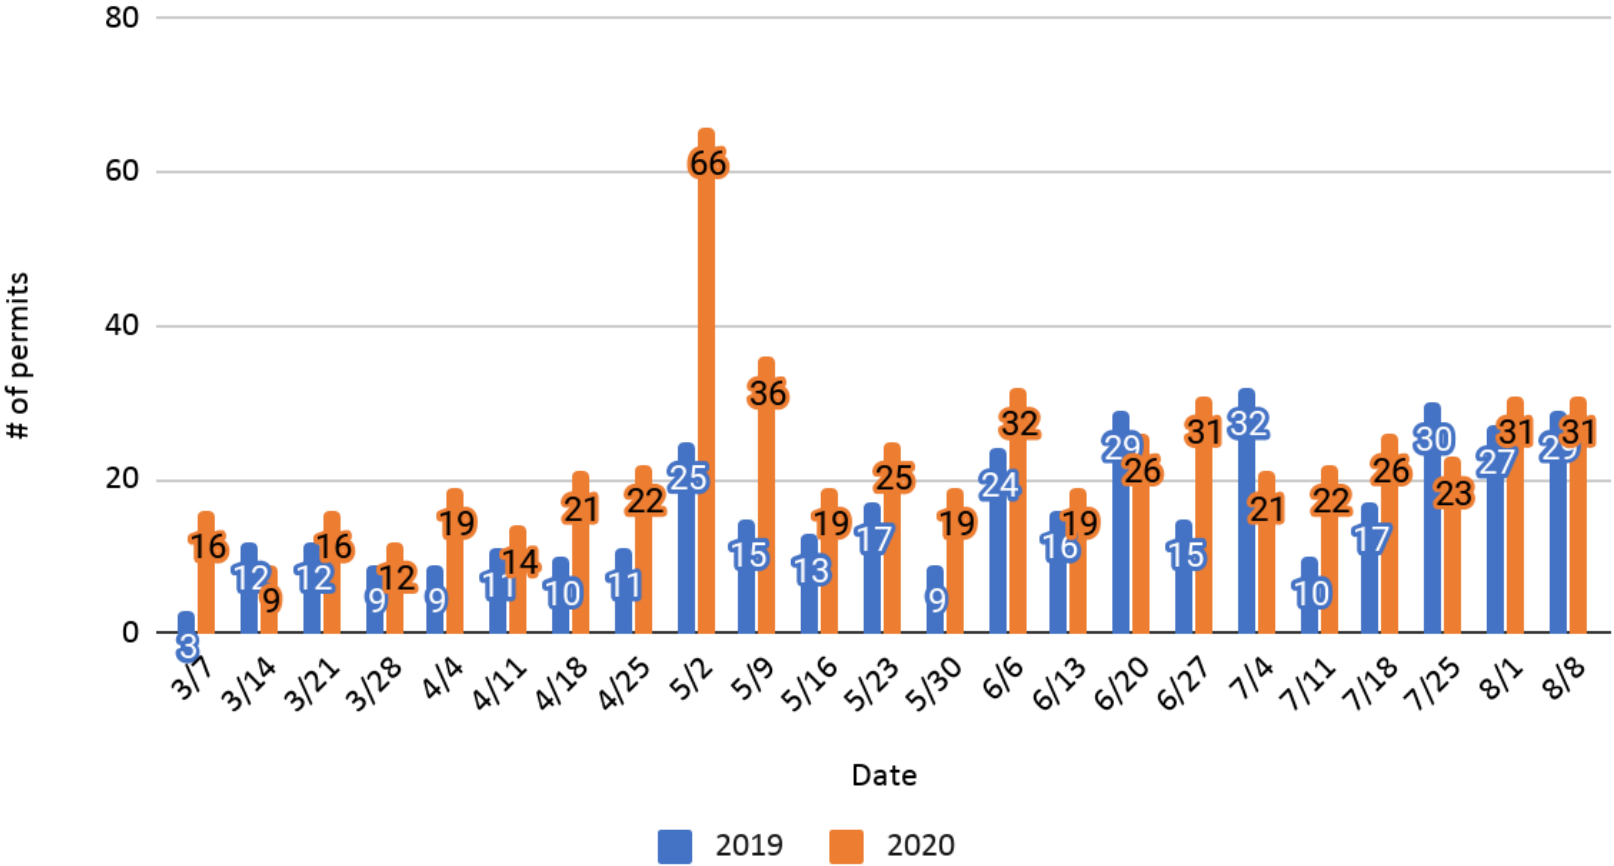

Building Permits – Bannock County

Bannock Building Permits

Source: <https://web.dbs.idaho.gov/eTRAKiT3/Custom/Idaho_PermitSearch.aspx>