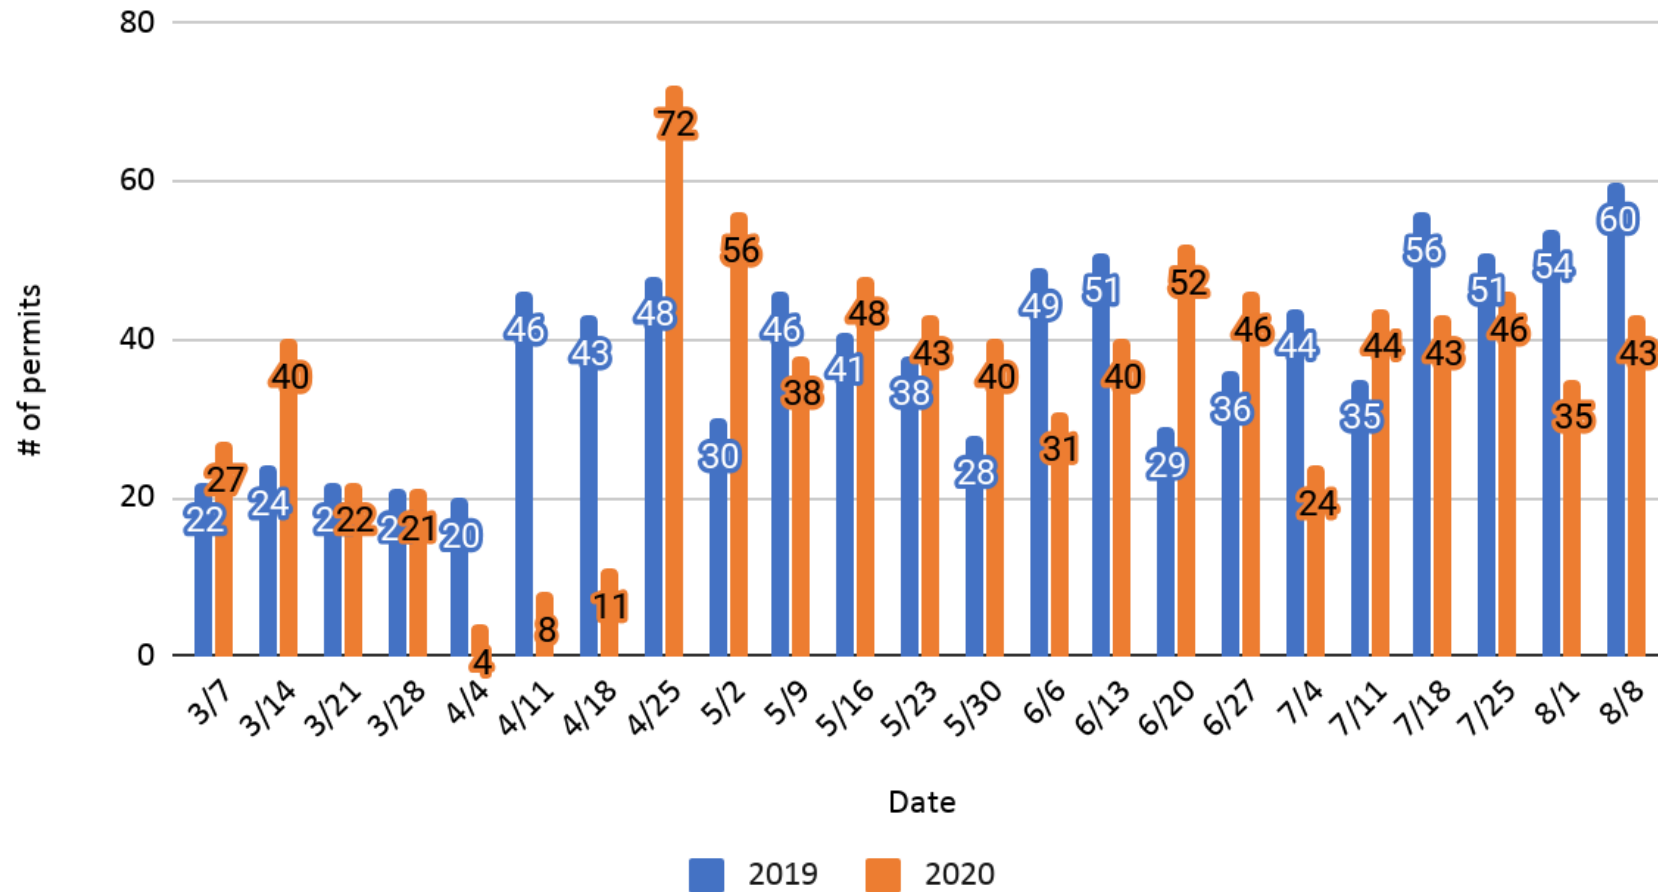

Building Permits - Blaine County

Blaine Building Permits