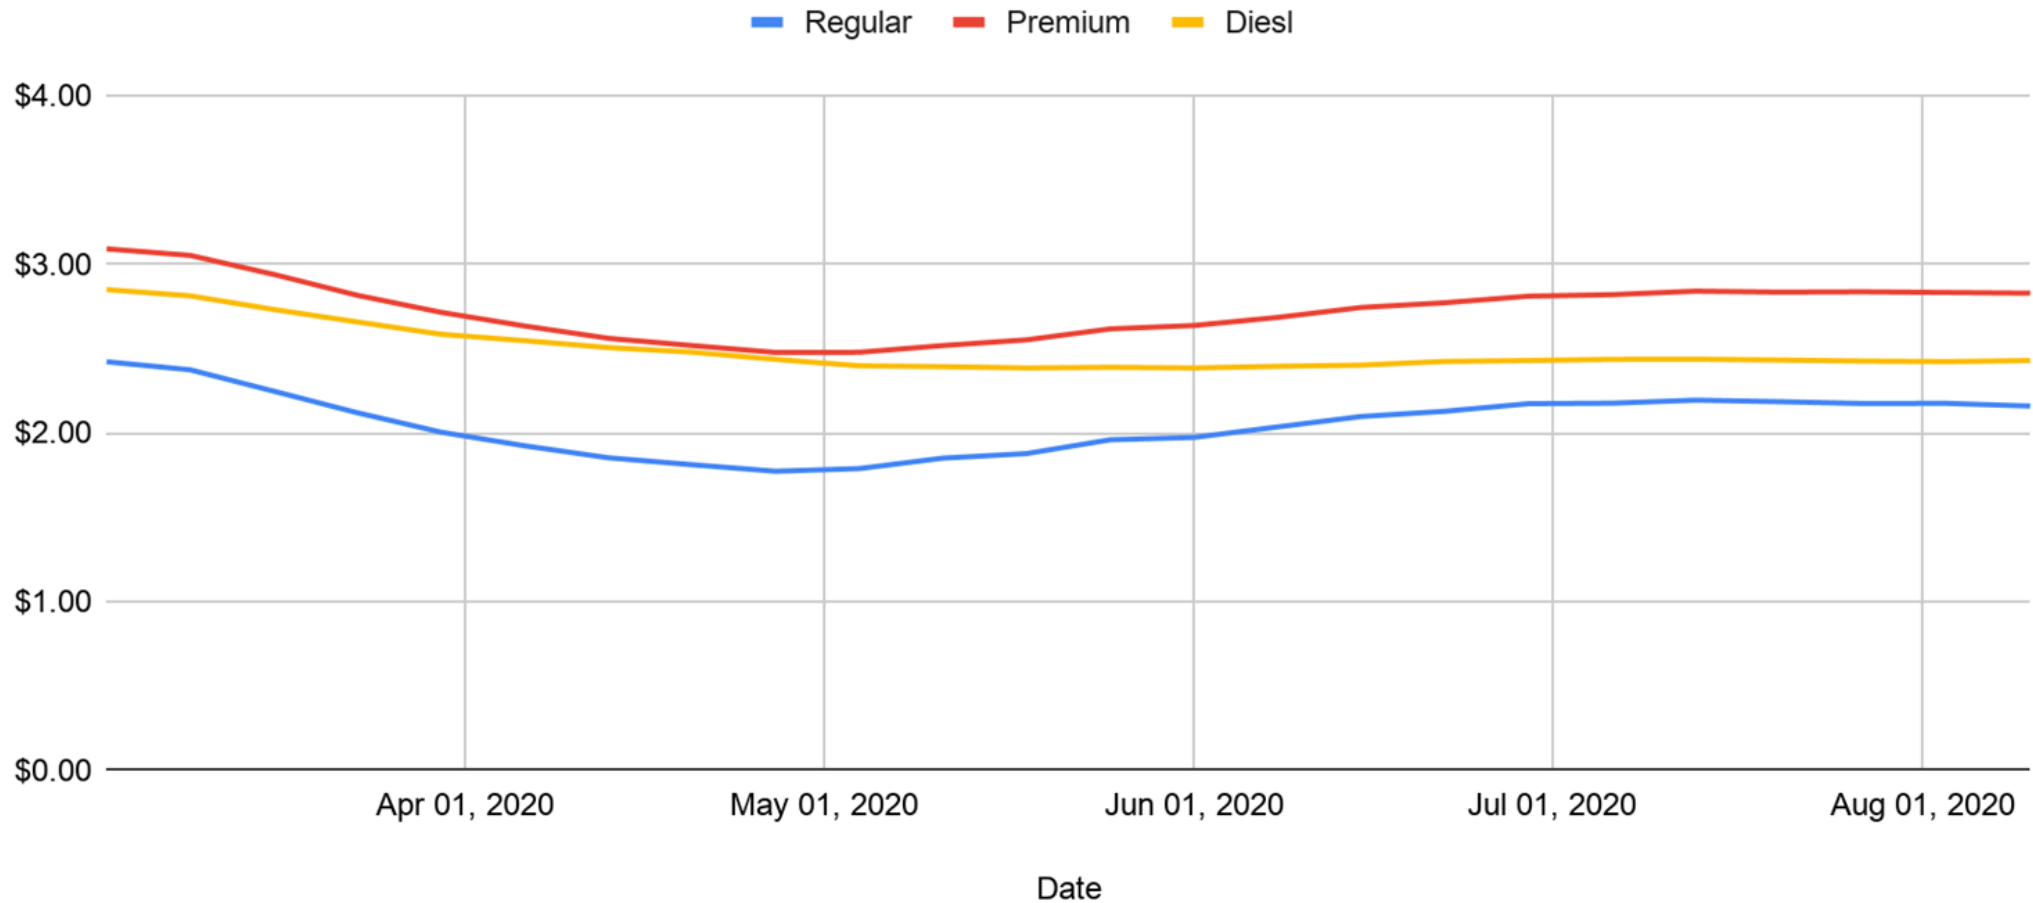

Weekly National Gasoline Trends

Weekly National Gas Trends