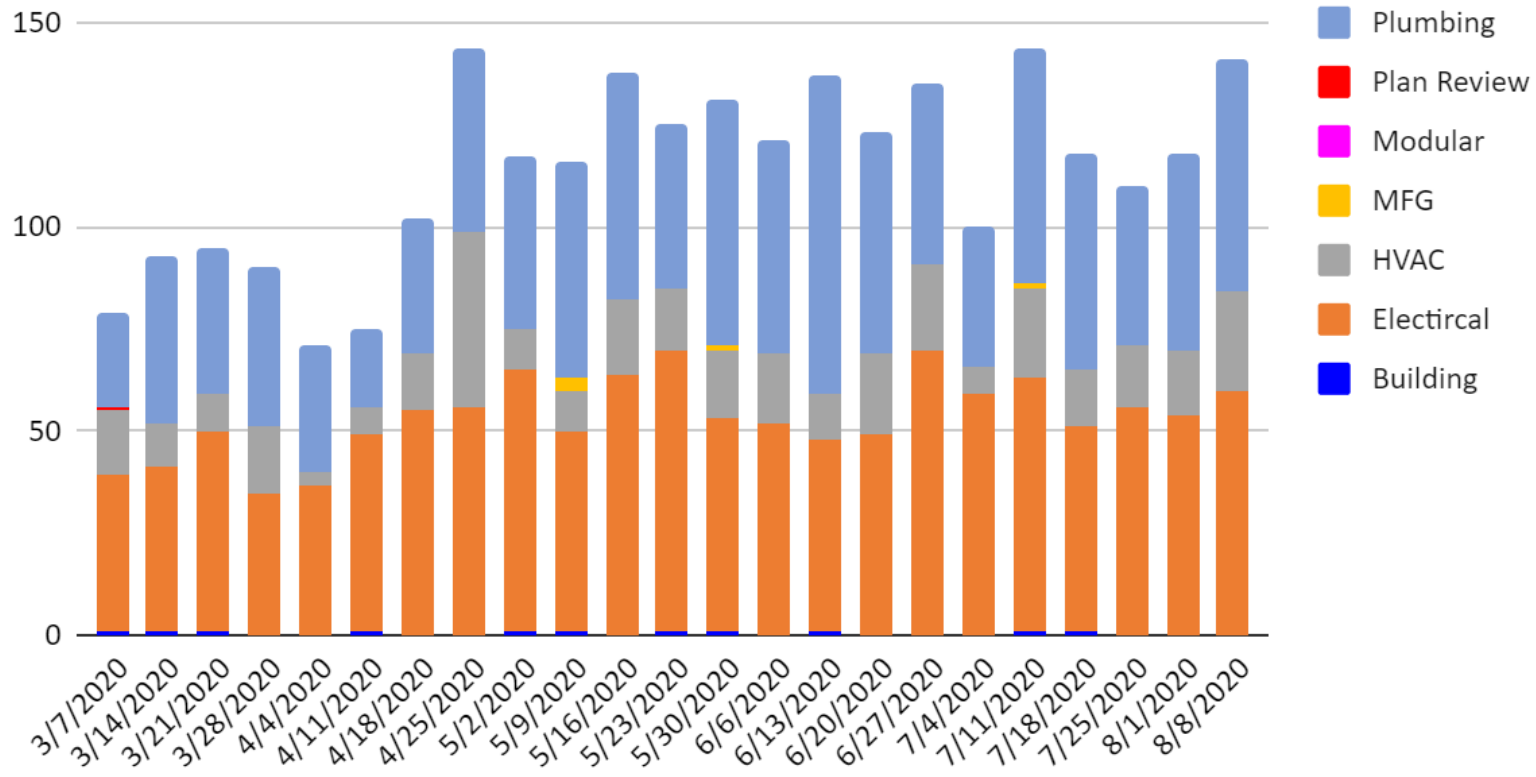

Building Permits - Blaine County

Blaine Building Permits

Building Permits – Bonneville, Bannock, Blaine & Madison Counties

Building Permits by Industry

Madison, Blaine, Bannock & Bonneville

Source: https://web.dbs.idaho.gov/eTRAKiT3/Custom/Idaho_PermitSearch.aspx