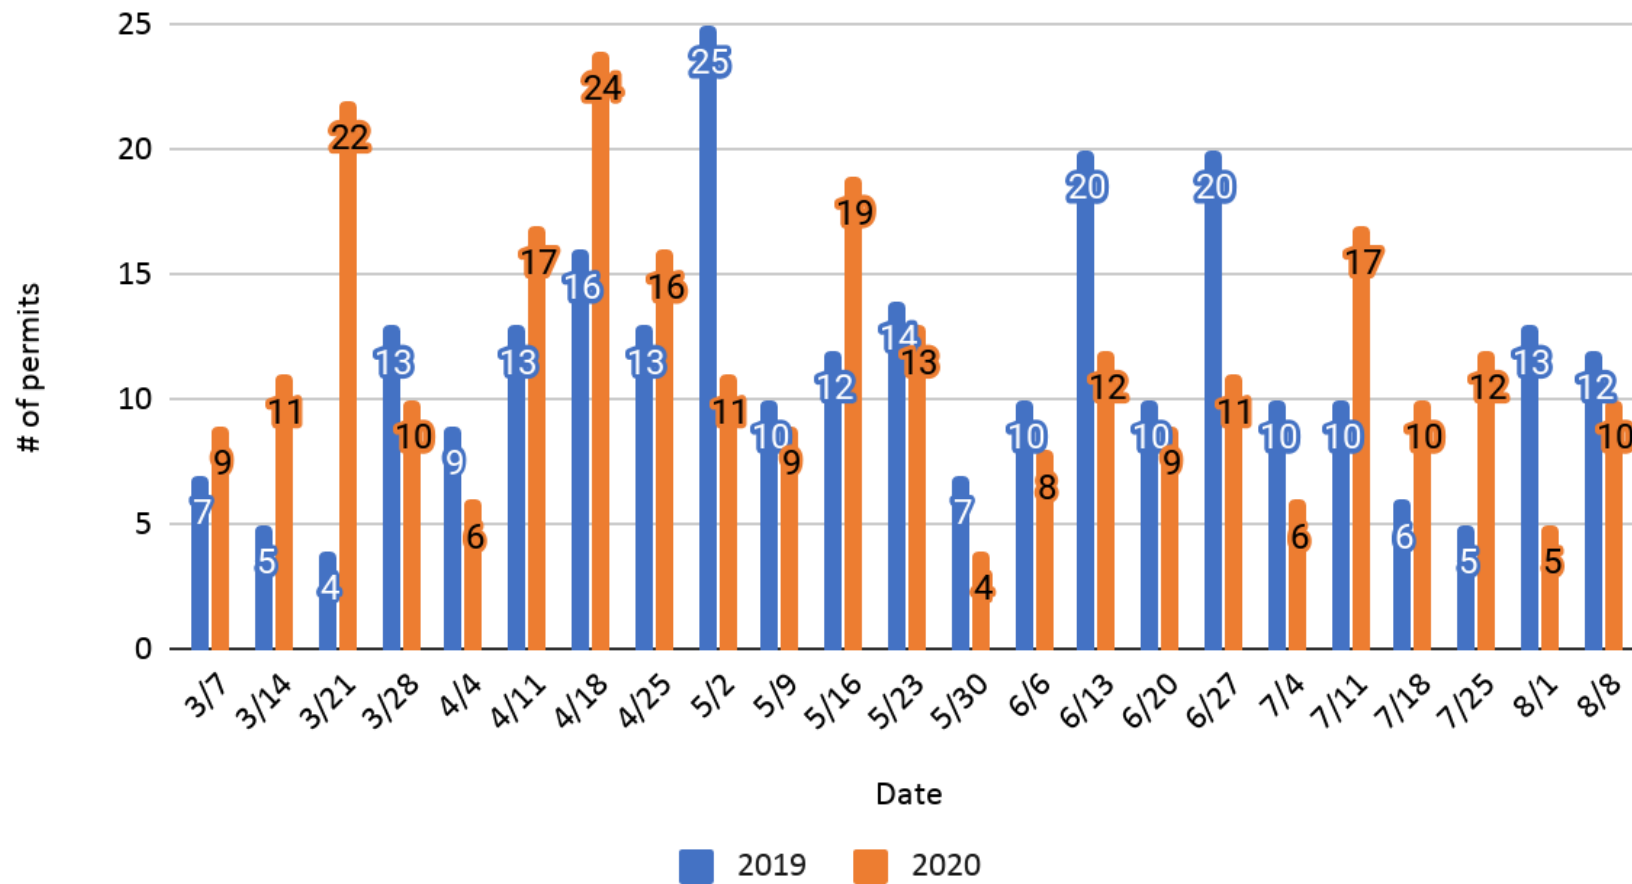

Building Permits – Madison County

Madison Building Permits

Source: <https://web.dbs.idaho.gov/eTRAKiT3/Custom/Idaho_PermitSearch.aspx>