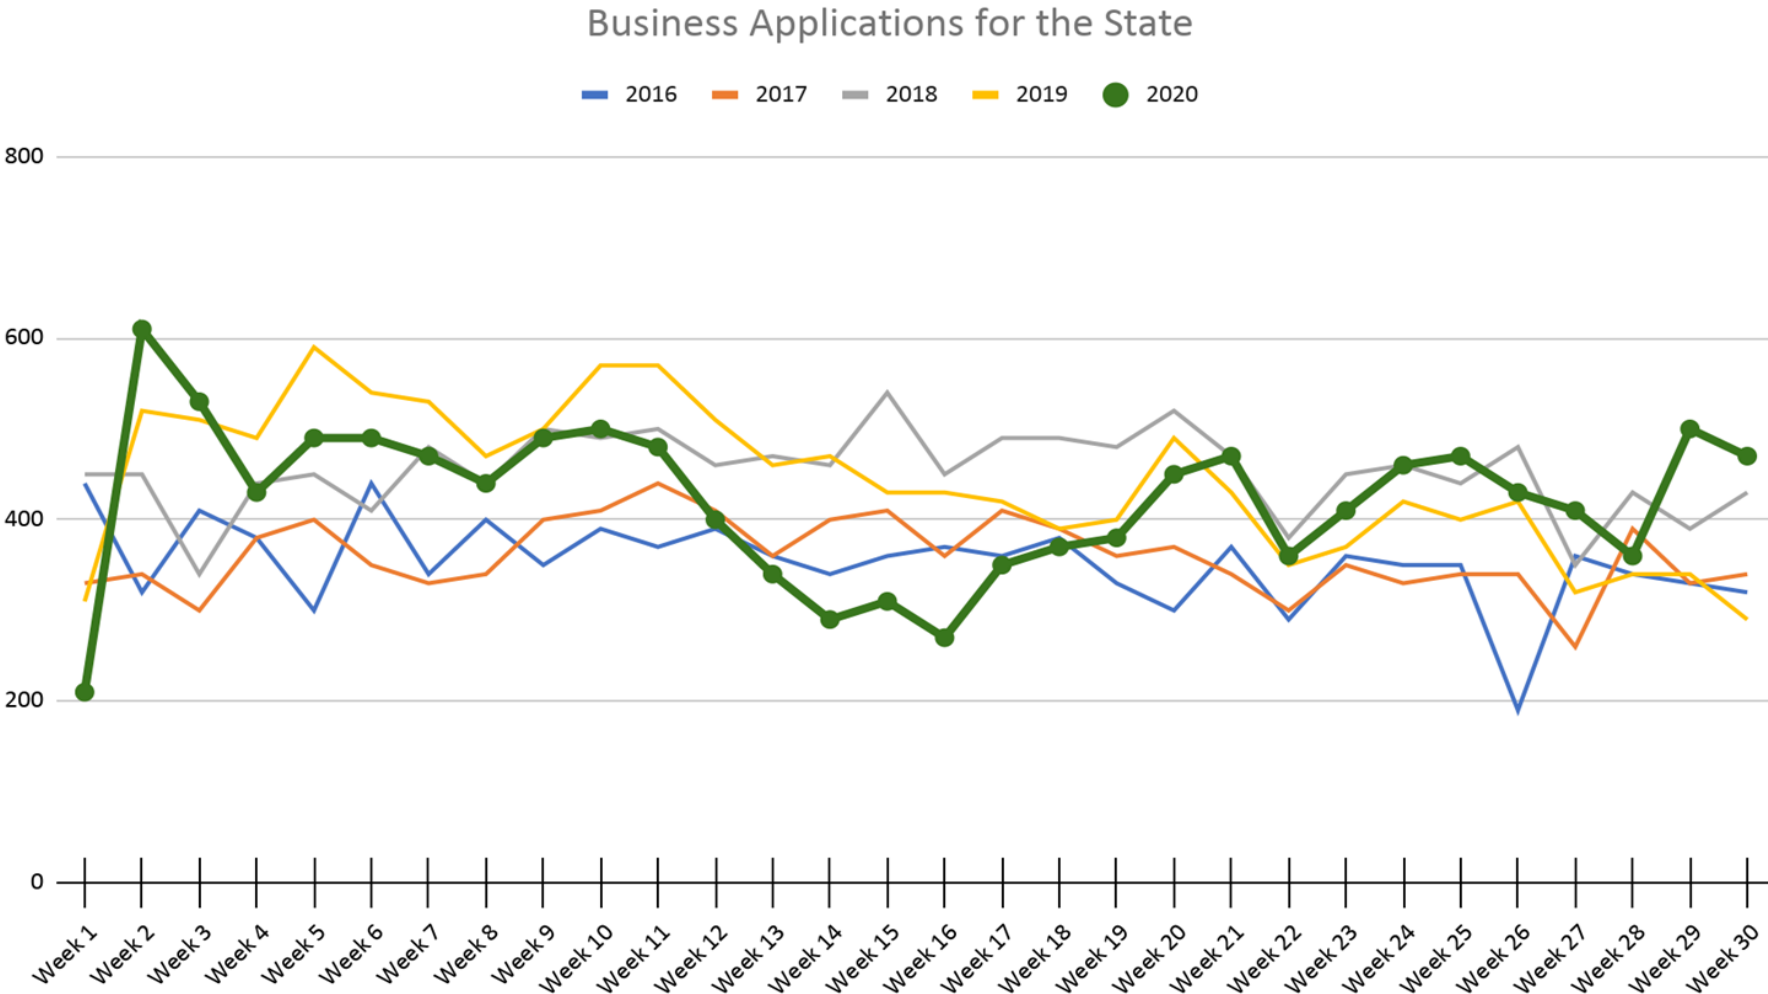

Business Formation Statistics (BFS Applications)

Source: <https://www.census.gov/library/visualizations/interactive/bfs-weekly-business-applications.html>