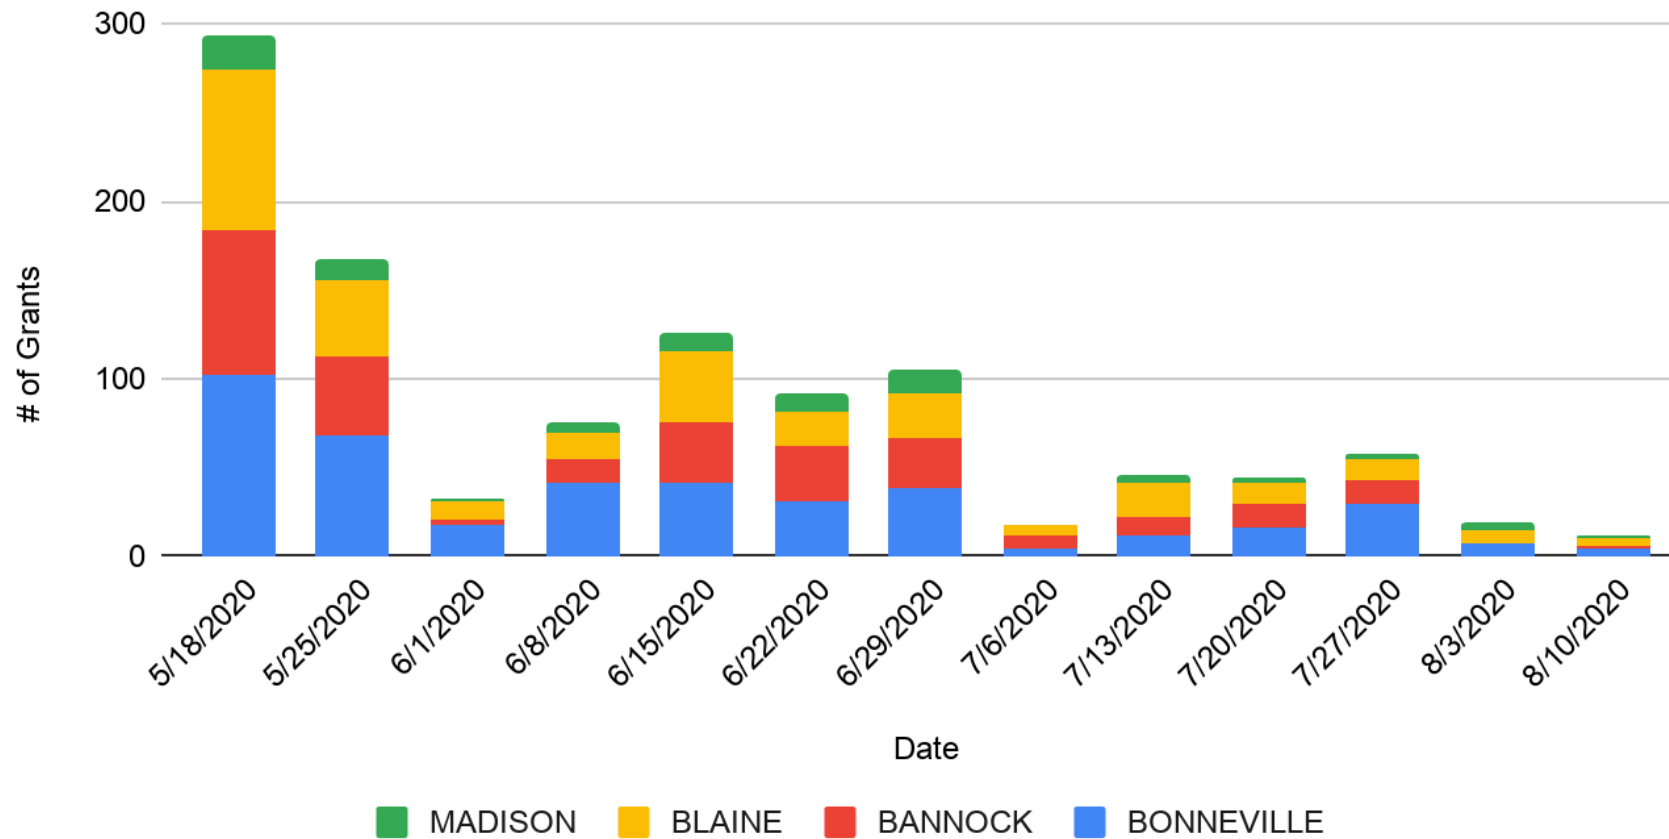

Small Business Grants

Small Business Grants

Madison, Blaine, Bannock & Bonneville