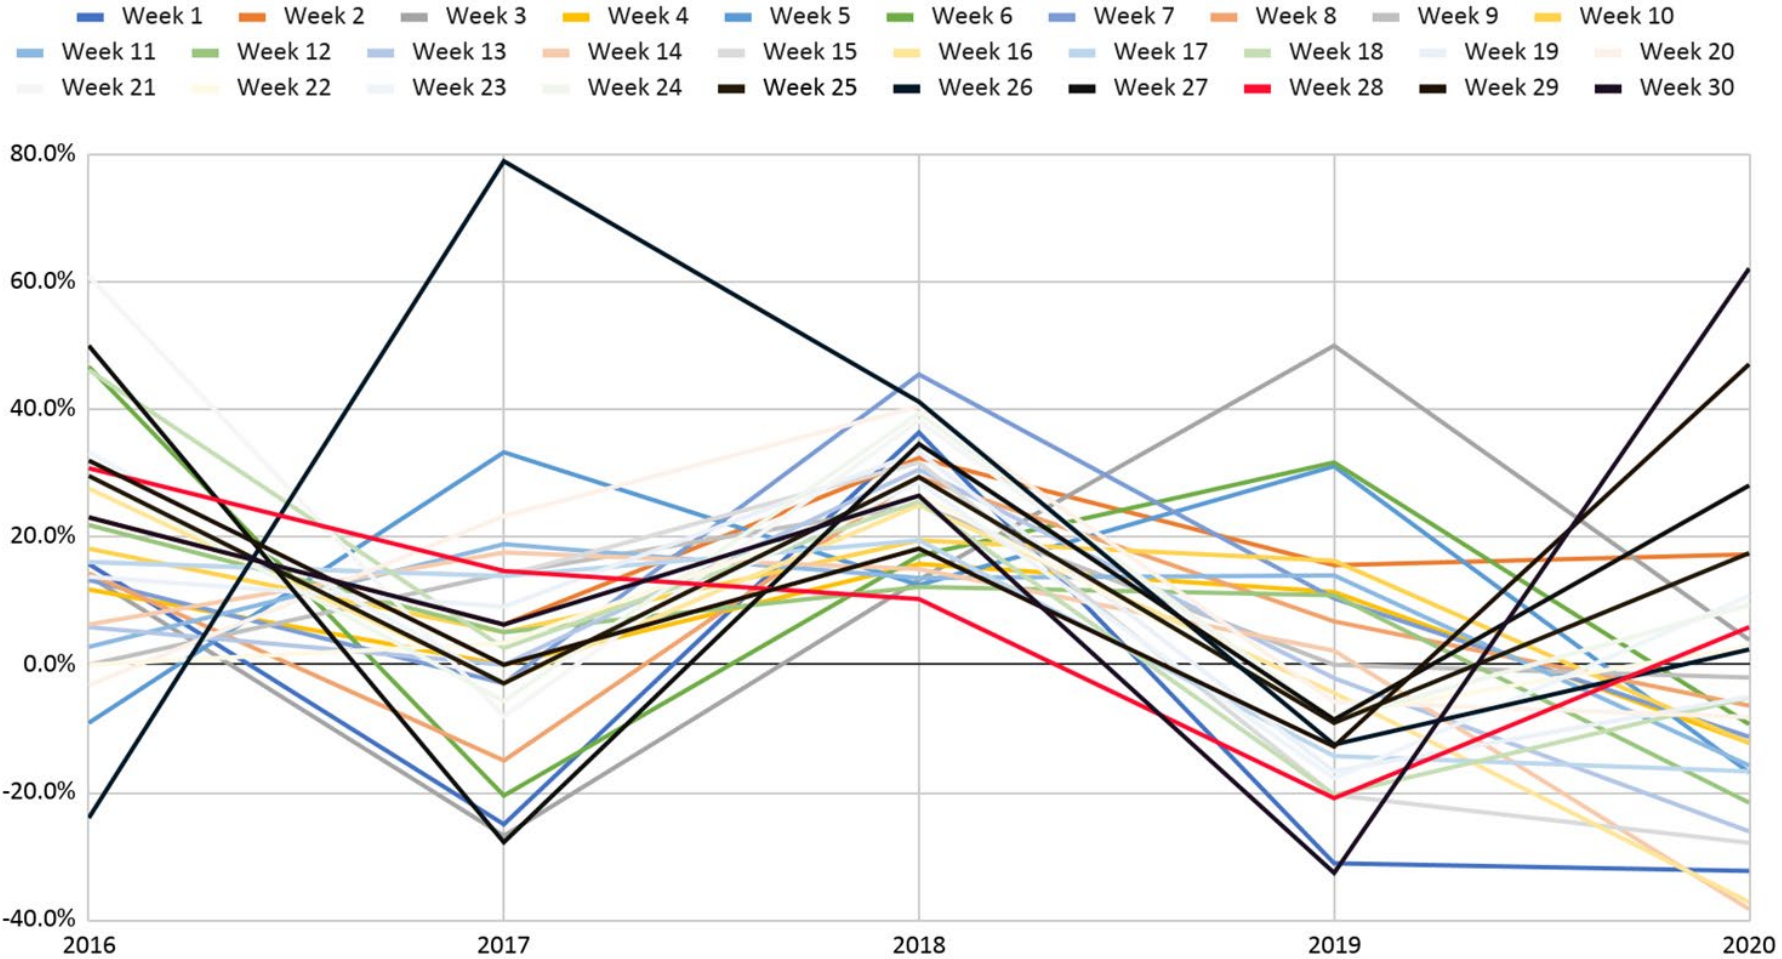

Business Formation Statistics (BFS Applications)

Weekly Percent Change From Previous Year